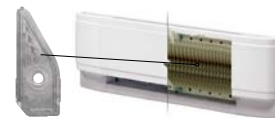

Shark fin element design

Smart design reduces heat loss

A revolutionary element design generates rapid heat flow to **reduce heat loss into the wall by 10%***. The new shark-fin element quickly guides heat out of the heater to maximize room heating rather than warming the heater itself.