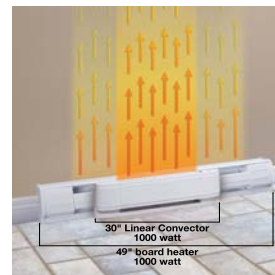

Quick comfort via rapid airflow

Greener

In addition to significant energy savings, LPC Series require fewer raw materials, packaging materials and shipping space. A better choice for our environment.